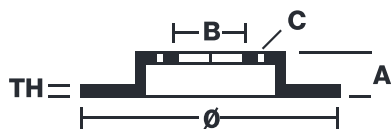

BRAKE DISC

08.7861.10

The **08.7861.10** brake disc is synonymous with reliability

The Brembo brake disc is fully interchangeable with an Original Equipment brake disc. The control of the entire production cycle allows Brembo to offer brake discs with outstanding performance levels, reliability, durability and comfort in all conditions of use. All Brembo brake discs are accompanied by the ECE-R90 homologation.

- ✓ OE-equivalent
- ✓ Brembo quality
- ✓ ECE-R90 certificate
- ✓ Safety
- ✓ Fastening screws

Technical specifications

EAN code
8020584786116

Axle
Rear

Diameter \varnothing
276 mm

Thickness (TH)
10 mm

Height (A)
46 mm