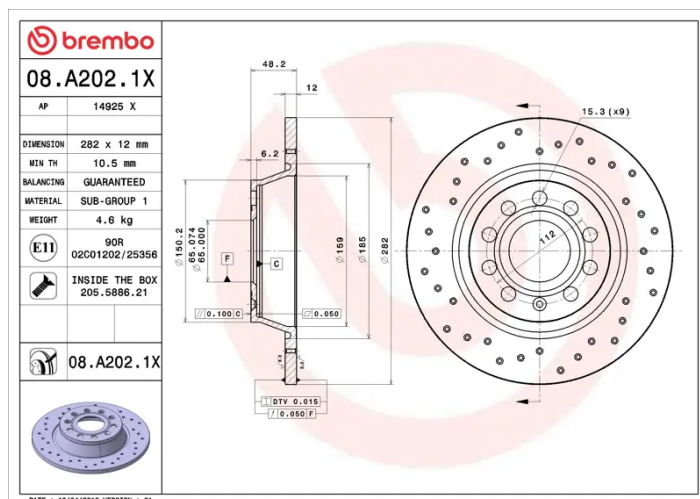

### Technical specifications

EAN code  
**8020584212325**

Axle  
**Rear**

Diameter Ø  
**282 mm**

Thickness (TH)  
**12 mm**

Height (A)  
**48 mm**

Number of holes (C)  
**5**

Brake disc type  
**Solid**

Centering (B)  
**65 mm**

Min. thickness  
**10,5 mm**

Tightening torque  
**120 Nm**

COMPATIBLE VEHICLES