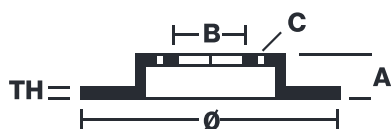

## 08.A202.1X

The 08.A202.1X Xtra brake disc is synonymous with reliability

The Brembo Xtra brake disc features holes on the braking surface. The holes are designed to improve the cooling of the braking system, to generate greater fading resistance and grip in the initial stages of braking. The sports look is also enhanced by the presence of the UV paint.

### Technical specifications

EAN code  
**8020584212325**

Axle  
**Rear**

Diameter Ø  
**282 mm**

Thickness (TH)  
**12 mm**

Height (A)  
**48 mm**

Number of holes (C)  
**5**

Brake disc type  
**Solid**