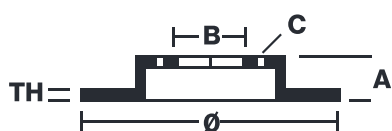

## 09.4939.2X

The 09.4939.2X Xtra brake disc is synonymous with reliability

The Brembo Xtra brake disc features holes on the braking surface. The holes are designed to improve the cooling of the braking system, to generate greater fading resistance and grip in the initial stages of braking. The sports look is also enhanced by the presence of the UV paint.

### Technical specifications

EAN code  
**8020584212356**

Axle  
**Front**

Diameter Ø  
**284 mm**

Thickness (TH)  
**22 mm**

Height (A)  
**44 mm**

Number of holes (C)  
**5**

Brake disc type  
**Ventilated**