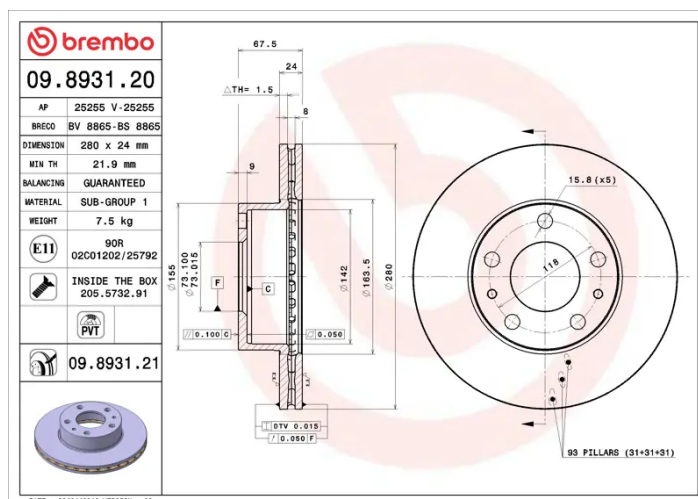

### Technical specifications

EAN code  
**8020584032503**

Axle  
**Front**

Diameter Ø  
**280** mm

Thickness (TH)  
**24** mm

Height (A)  
**68** mm

Number of holes (C)  
**5**

Brake disc type  
**Ventilated**

Centering (B)  
**73** mm

Min. thickness  
**21,9** mm

Tightening torque  
**100** Nm

COMPATIBLE VEHICLES