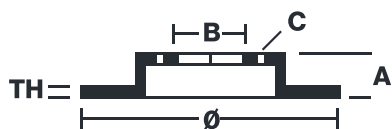

### Technical specifications

EAN code  
**8020584032503**

Axle  
**Front**

Diameter Ø  
**280** mm

Thickness (TH)  
**24** mm

Height (A)  
**68** mm

Number of holes (C)  
**5**

Brake disc type  
**Ventilated**