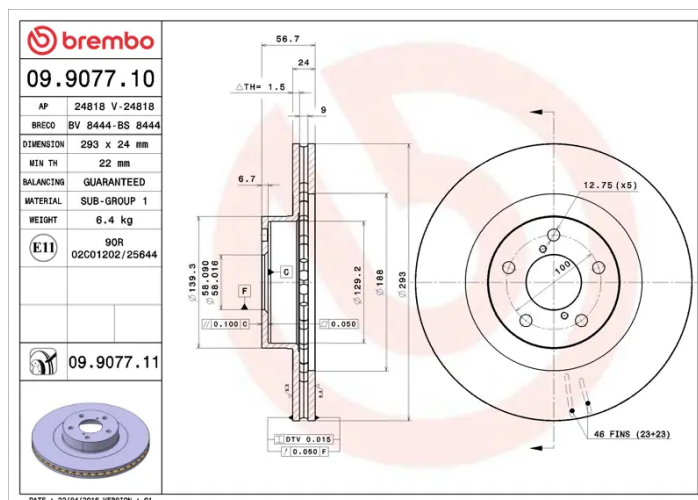

- ✓ OE-equivalent
- ✓ Brembo quality
- ✓ ECE-R90 certificate
- ✓ Safety

Technical specifications

EAN code
8020584907719

Axle
Front

Diameter Ø
293 mm

Thickness (TH)
24 mm

Height (A)
57 mm

Number of holes (C)
5

Brake disc type
Ventilated

Centering (B)
58 mm

Min. thickness
22 mm

Tightening torque
100 Nm

COMPATIBLE VEHICLES

COMPATIBLE OE PART NUMBERS

| | |
|------------|--------|
| 26300AE02A | SUBARU |
|------------|--------|