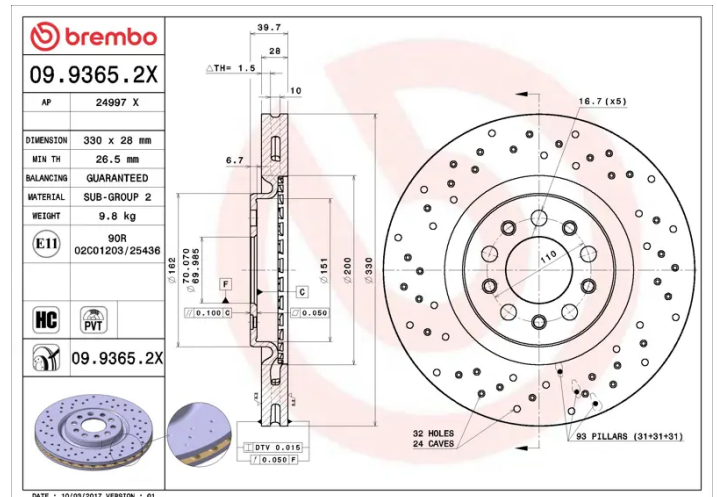

- ✓ Brembo quality
- ✓ ECE-R90 certificate
- ✓ Performance
- ✓ Sports driving
- ✓ Sporty look
- ✓ High carbon
- ✓ Anti-corrosion
- ✓ PVT ventilation

Technical specifications

EAN code
8020584217559

Axle
Front

Diameter Ø
330 mm

Thickness (TH)
28 mm

Height (A)
40 mm

Number of holes (C)
5

Brake disc type
Ventilated

Centering (B)
70 mm

Min. thickness
26,5 mm

Tightening torque
120 Nm