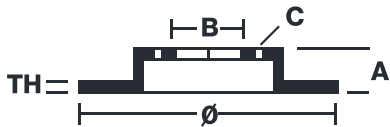

BRAKE DISC XTRA

09.9365.2X

The 09.9365.2X Xtra brake disc is synonymous with reliability

The Brembo Xtra brake disc features holes on the braking surface. The holes are designed to improve the cooling of the braking system, to generate greater fading resistance and grip in the initial stages of braking. The sports look is also enhanced by the presence of the UV paint.

- ✓ Brembo quality
- ✓ ECE-R90 certificate
- ✓ Performance
- ✓ Sports driving
- ✓ Sporty look
- ✓ High carbon
- ✓ Anti-corrosion
- ✓ PVT ventilation

Technical specifications

EAN code
8020584217559

Axle
Front

Diameter Ø
330 mm

Thickness (TH)
28 mm

Height (A)
40 mm

Number of holes (C)
5

Brake disc type
Ventilated

Centering (B)
70 mm

Min. thickness
26,5 mm

Tightening torque
120 Nm