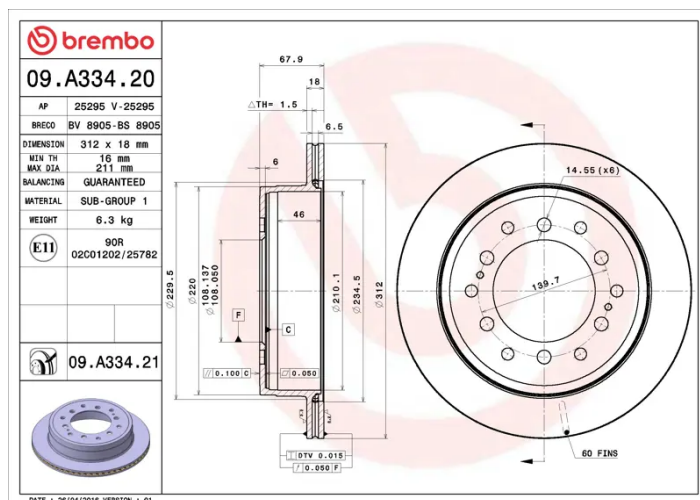

### Technical specifications

EAN code  
**8020584213605**

Axle  
**Rear**

Diameter Ø  
**312 mm**

Thickness (TH)  
**18 mm**

Height (A)  
**68 mm**

Number of holes (C)  
**6**

Brake disc type  
**Ventilated**

Centering (B)  
**108 mm**

Min. thickness  
**16 mm**