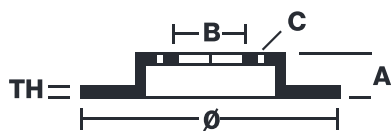

### Technical specifications

EAN code  
**8020584213605**

Axle  
**Rear**

Diameter Ø  
**312 mm**

Thickness (TH)  
**18 mm**

Height (A)  
**68 mm**

Number of holes (C)  
**6**

Brake disc type  
**Ventilated**