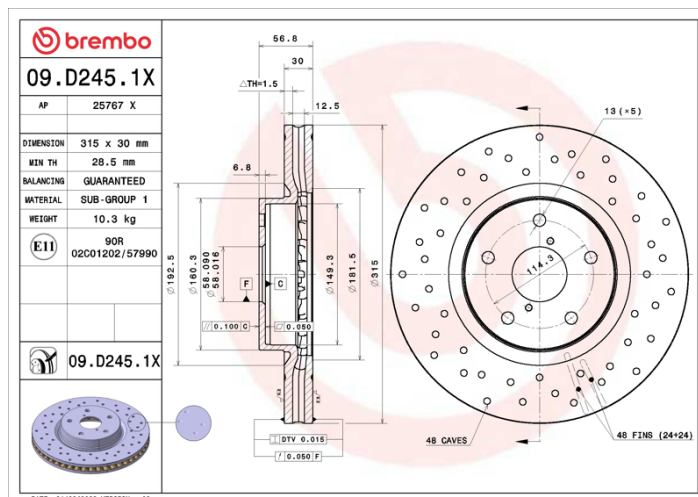

### Technical specifications

EAN code  
**8020584322949**

Axle  
**Front**

Diameter Ø  
**315 mm**

Thickness (TH)  
**30 mm**

Height (A)  
**56,8 mm**

Number of holes (C)  
**5**

Brake disc type  
**Ventilated**

Centering (B)  
**58 mm**

Min. thickness  
**28,5 mm**

COMPATIBLE VEHICLES