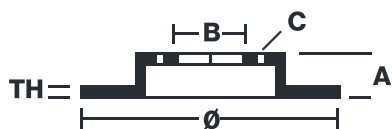

## 09.D245.1X

The 09.D245.1X Xtra brake disc is synonymous with reliability

The Brembo Xtra brake disc features holes on the braking surface. The holes are designed to improve the cooling of the braking system, to generate greater fading resistance and grip in the initial stages of braking. The sports look is also enhanced by the presence of the UV paint.

### Technical specifications

EAN code  
**8020584322949**

Axle  
**Front**

Diameter Ø  
**315 mm**

Thickness (TH)  
**30 mm**

Height (A)  
**56,8 mm**

Number of holes (C)  
**5**

Brake disc type  
**Ventilated**