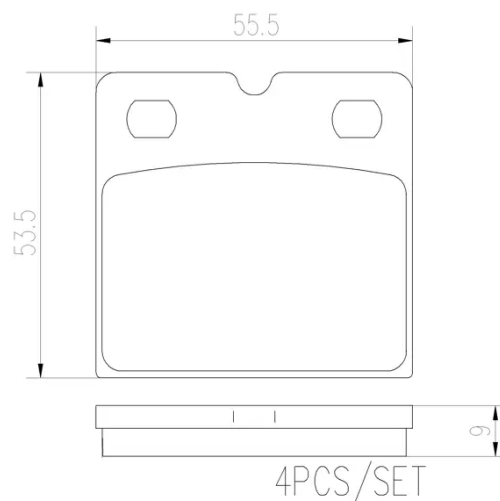

- ✓ OE-equivalent
- ✓ Brembo quality
- ✓ Safety
- ✓ Comfort
- ✓ Durability
- ✓ Dust reduction
- ✓ With accessories

Technical specifications

EAN code	Axle	Thickness
8020584083611	Rear	9 mm
Width	Height	Braking system
56 mm	54 mm	Brembo
Wear indicator	WVA number	Accessories
Without	20610	With anti-squeal shim