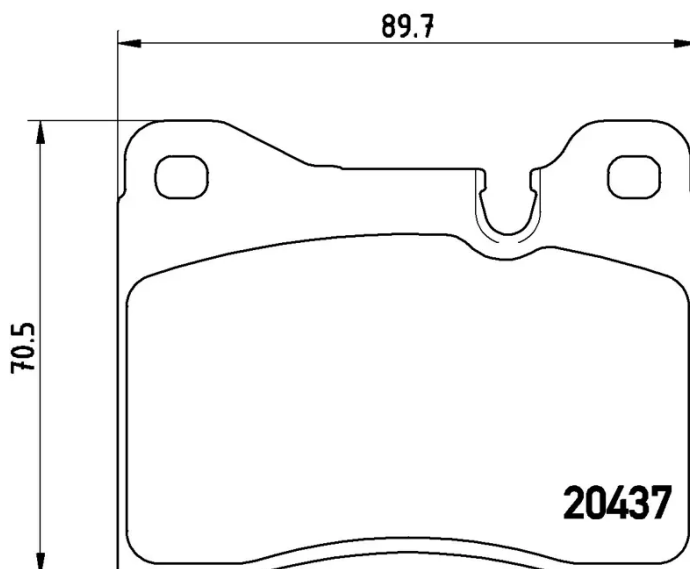

### Technical specifications

EAN code	Axle	Thickness
8020584085394	Front	15 mm
Width	Height	Braking system
90 mm	71 mm	Teves
Wear indicator	WVA number	Accessories
Prepared for wear indicator	20437	With anti-squeal shim