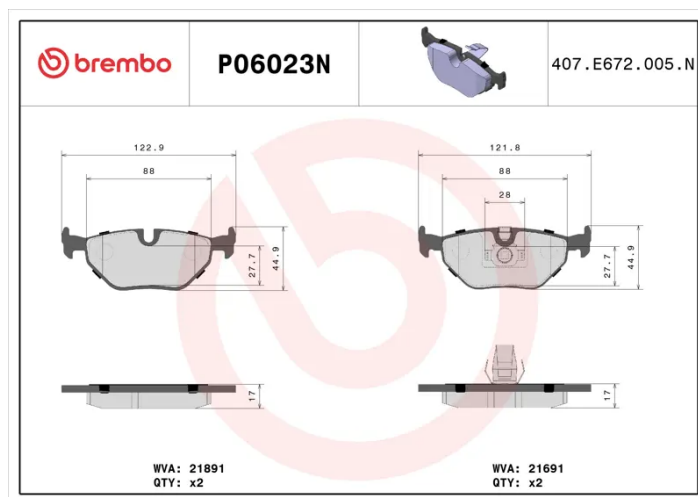

BRAKE PAD PRIME CERAMIC P06023N

The P06023N NAO brake pad is synonymous with reliability

Brembo NAO brake pads stand out for their ultimate braking comfort, reduced friction wear and low dust mission, which makes for cleaner rims and reduced maintenance requirements. The advanced friction material in keeping with the strictest environmental standards is the main distinguishing feature of NAO compounds.

- ✓ OE-equivalent
- ✓ Brembo quality
- ✓ Safety
- ✓ Comfort
- ✓ Durability
- ✓ Dust reduction
- ✓ With accessories

Technical specifications

EAN code 8020584109977	Axle Rear	Thickness 17 mm
Width 122 mm	Height 45 mm	Braking system Teves
Wear indicator Prepared for wear indicator	WVA number 21691,21891	Accessories With anti-squeal shim With piston clip