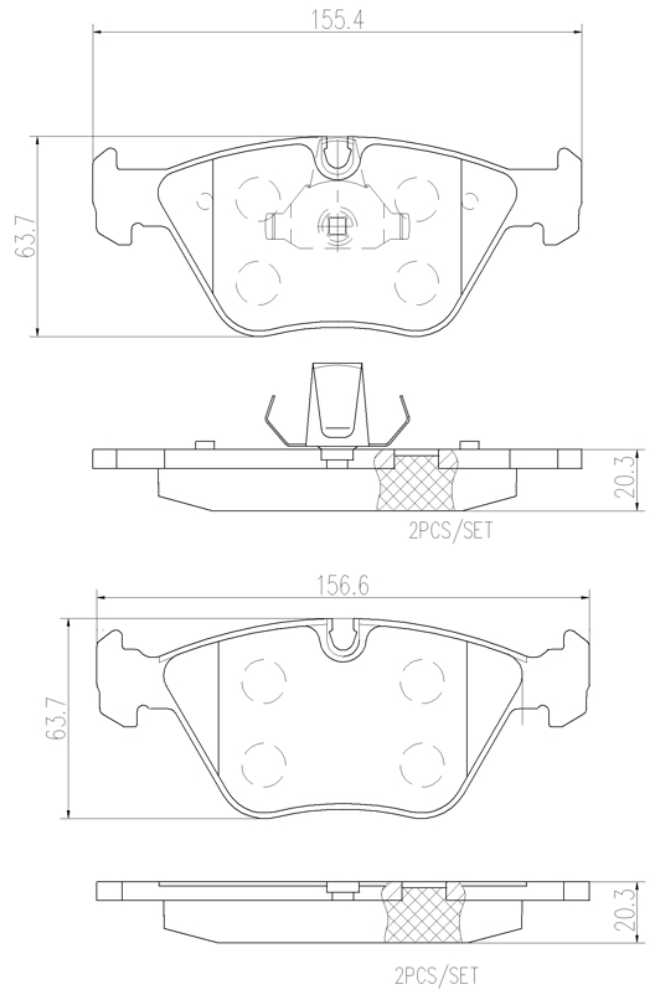

- ✓ OE-equivalent
- ✓ Brembo quality
- ✓ Safety
- ✓ Comfort
- ✓ Durability
- ✓ Dust reduction
- ✓ With accessories

Technical specifications

EAN code
8020584095928

Axle
Front

Thickness
20 mm

Width
155 mm

Height
64 mm

Braking system
Teves

Wear indicator
Prepared for wear indicator

WVA number
23183,21676

Accessories
**With anti-squeal shim
With piston clip**

COMPATIBLE VEHICLES

COMPATIBLE OE PART NUMBERS

34112157573	BMW
34112357229	BMW
34113404362	BMW
34116750148	BMW
34116761243	BMW
34116779652	BMW
SFP000040	ROVER
SFP000041	ROVER