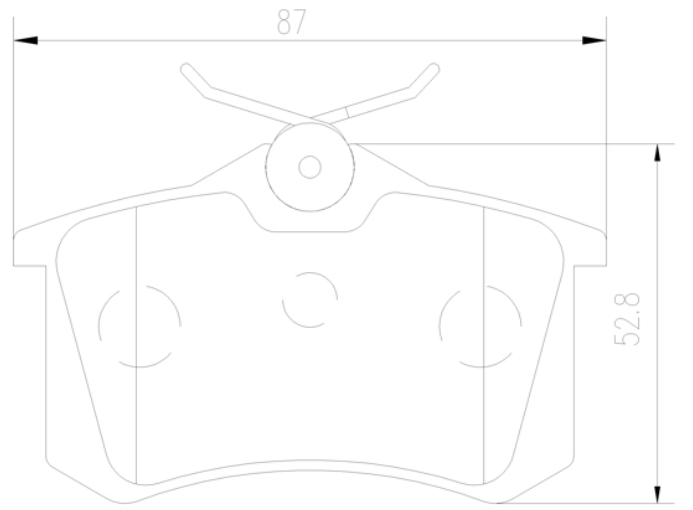

Technical specifications

EAN code
8020584086629

Axle
Rear

Thickness
16 mm

Width
87 mm

Height
53 mm

Braking system
Lucas

Wear indicator
Without

WVA number
23554,20961

Accessories
With anti-squeal shim
With brake caliper bolts