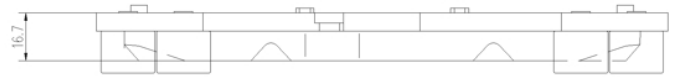

Technical specifications

EAN code
8020584100097

Axle
Front

Thickness
17 mm

Width
190 mm

Height
107 mm

Braking system
Brembo

Wear indicator
Electric

WVA number
23693

Accessories
With anti-squeal shim
With counterweights

4PCS/SET

COMPATIBLE VEHICLES