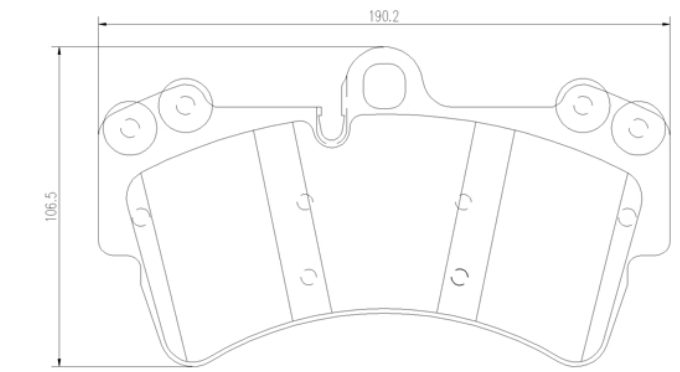

Technical specifications

EAN code
8020584100097

Axle
Front

Thickness
17 mm

Width
190 mm

Height
107 mm

Braking system
Brembo

Wear indicator
Electric

WVA number
23693

Accessories
With anti-squeal shim
With counterweights

4PCS/SET