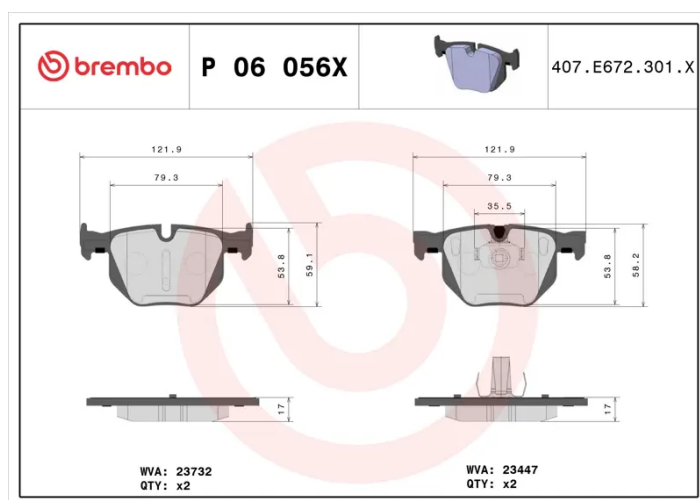

## P 06 056X

The P 06 056X Xtra brake pad is synonymous with reliability

Brembo Xtra brake pads, developed to enhance the advantages of the Xtra and Max discs, are made using the special BRM X L01 compound which consists of more than 30 different components. Compared with the compound used for original-equivalent pads, the new solution assures a higher friction coefficient, which translates to more precise and stable braking, at both high and low temperatures. All this makes for greater driving comfort and improved pedal modularity, without compromising the product's mileage output.

### Technical specifications

EAN code <b>8020584121412</b>	Axle <b>Rear</b>	Thickness <b>17 mm</b>
Width <b>122 mm</b>	Height <b>58 mm</b>	Braking system <b>Teves</b>
Wear indicator <b>Prepared for wear indicator</b>	WVA number <b>23732,23447</b>	Accessories <b>With piston clip With anti-squeal shim With accessories</b>