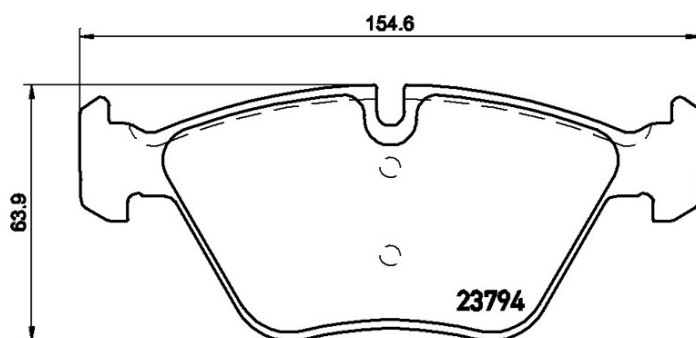

BRAKE PAD

P 06 057

The P 06 057 brake pad is synonymous with reliability

The Brembo brake pad guarantees ultimate safety when braking thanks to the use of more than 100 different compounds, designed according to the type of vehicle and use. Stopping distances reduced to a minimum, maximum driving comfort and silent operation are the most important features of Brembo materials. Brembo brake pads are supplied together with an extensive range of accessories and assembly kits for professional-standard installation.

- ✓ OE-equivalent
- ✓ Brembo quality
- ✓ ECE-R90 certificate
- ✓ Safety
- ✓ Performance
- ✓ Comfort

Technical specifications

EAN code 8020584090213	Axle Front	Thickness 20 mm
Width 155 mm	Height 64 mm	Braking system Teves
Wear indicator Prepared for wear indicator	WVA number 23793,23794	Accessories With anti-squeal shim With piston clip