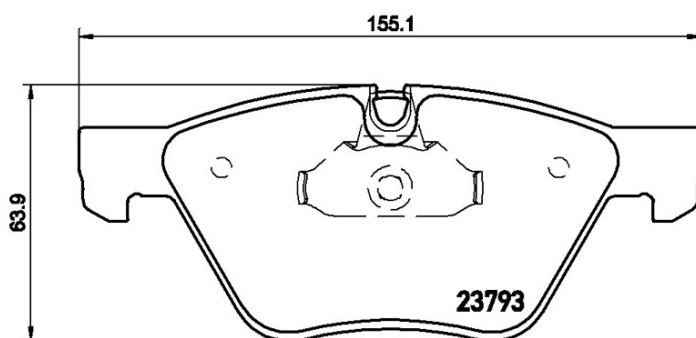

BRAKE PAD

P 06 057

The P 06 057 brake pad is synonymous with reliability

The Brembo brake pad guarantees ultimate safety when braking thanks to the use of more than 100 different compounds, designed according to the type of vehicle and use. Stopping distances reduced to a minimum, maximum driving comfort and silent operation are the most important features of Brembo materials. Brembo brake pads are supplied together with an extensive range of accessories and assembly kits for professional-standard installation.

- ✓ OE-equivalent
- ✓ Brembo quality
- ✓ ECE-R90 certificate
- ✓ Safety
- ✓ Performance
- ✓ Comfort

Technical specifications

EAN code 8020584090213	Axle Front	Thickness 20 mm
Width 155 mm	Height 64 mm	Braking system Teves
Wear indicator Prepared for wear indicator	WVA number 23793,23794	Accessories With anti-squeal shim With piston clip