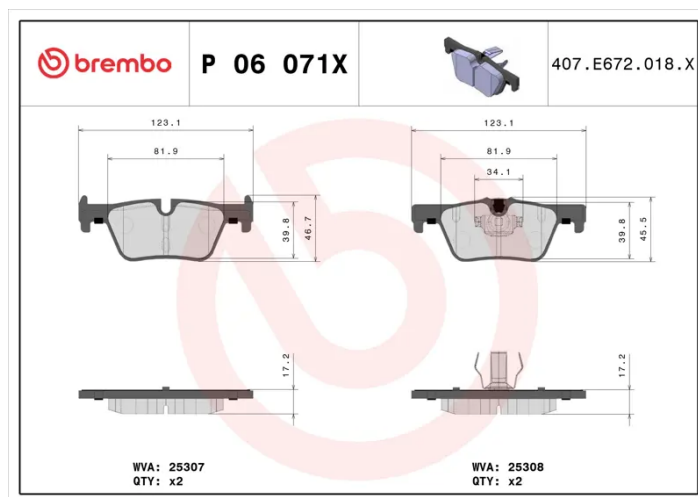

# BRAKE PAD XTRA P 06 071X

The P 06 071X Xtra brake pad is synonymous with reliability

Brembo Xtra brake pads, developed to enhance the advantages of the Xtra and Max discs, are made using the special BRM X L01 compound which consists of more than 30 different components. Compared with the compound used for original-equivalent pads, the new solution assures a higher friction coefficient, which translates to more precise and stable braking, at both high and low temperatures. All this makes for greater driving comfort and improved pedal modularity, without compromising the product's mileage output.

## Technical specifications

EAN code <b>8020584068625</b>	Axle <b>Rear</b>	Thickness <b>17 mm</b>
Width <b>123 mm</b>	Height <b>45 mm</b>	Braking system <b>Teves</b>
Wear indicator <b>Prepared for wear indicator</b>	WVA number <b>25307,25308</b>	Accessories <b>With anti-squeal shim</b>