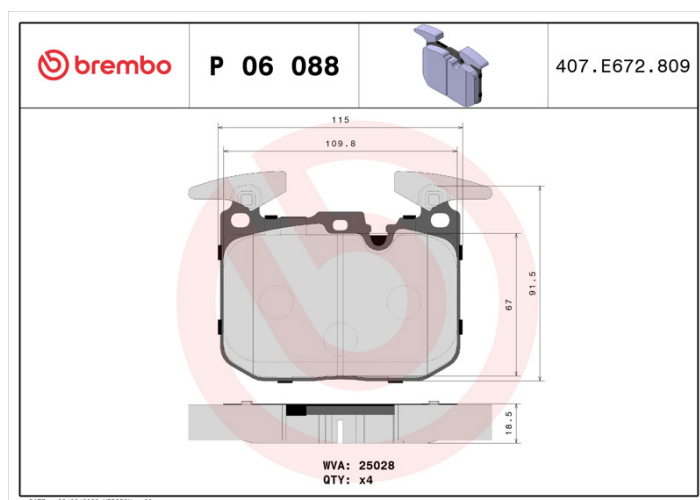

BRAKE PAD

P 06 088

The P 06 088 brake pad is synonymous with reliability

The Brembo brake pad guarantees ultimate safety when braking thanks to the use of more than 100 different compounds, designed according to the type of vehicle and use. Stopping distances reduced to a minimum, maximum driving comfort and silent operation are the most important features of Brembo materials. Brembo brake pads are supplied together with an extensive range of accessories and assembly kits for professional-standard installation.

- ✓ OE-equivalent
- ✓ Brembo quality
- ✓ ECE-R90 certificate
- ✓ Safety
- ✓ Performance
- ✓ Comfort

Technical specifications

EAN code 8020584111628	Axle Front	Thickness 18 mm
Width 115 mm	Height 91 mm	Braking system Brembo
Wear indicator Prepared for wear indicator	WVA number 25028	Accessories With counterweights