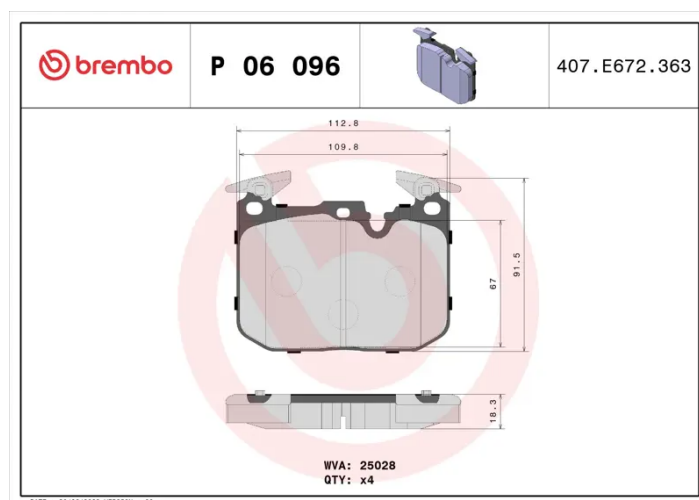

BRAKE PAD

P 06 096

The P 06 096 brake pad is synonymous with reliability

The Brembo brake pad guarantees ultimate safety when braking thanks to the use of more than 100 different compounds, designed according to the type of vehicle and use. Stopping distances reduced to a minimum, maximum driving comfort and silent operation are the most important features of Brembo materials. Brembo brake pads are supplied together with an extensive range of accessories and assembly kits for professional-standard installation.

- ✓ OE-equivalent
- ✓ Brembo quality
- ✓ ECE-R90 certificate
- ✓ Safety
- ✓ Performance
- ✓ Comfort

Technical specifications

EAN code 8020584084731	Axle Front	Thickness 18 mm
Width 113 mm	Height 91 mm	Braking system Brembo
Wear indicator Prepared for wear indicator	WVA number 25028	Accessories With anti-squeal shim With counterweights