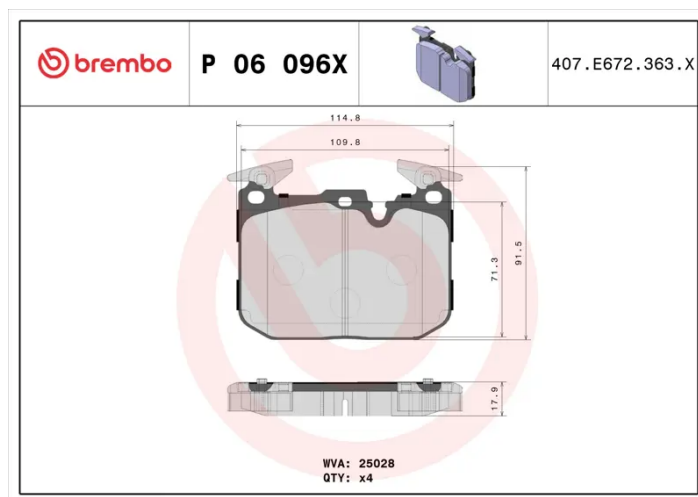

## P 06 096X

The P 06 096X Xtra brake pad is synonymous with reliability

Brembo Xtra brake pads, developed to enhance the advantages of the Xtra and Max discs, are made using the special BRM X L01 compound which consists of more than 30 different components. Compared with the compound used for original-equivalent pads, the new solution assures a higher friction coefficient, which translates to more precise and stable braking, at both high and low temperatures. All this makes for greater driving comfort and improved pedal modularity, without compromising the product's mileage output.

### Technical specifications

EAN code <b>8020584068670</b>	Axle <b>Front</b>	Thickness <b>18 mm</b>
Width <b>113 mm</b>	Height <b>91 mm</b>	Braking system <b>Brembo</b>
Wear indicator <b>Prepared for wear indicator</b>	WVA number <b>25028</b>	Accessories <b>With anti-squeal shim</b> <b>With counterweights</b>