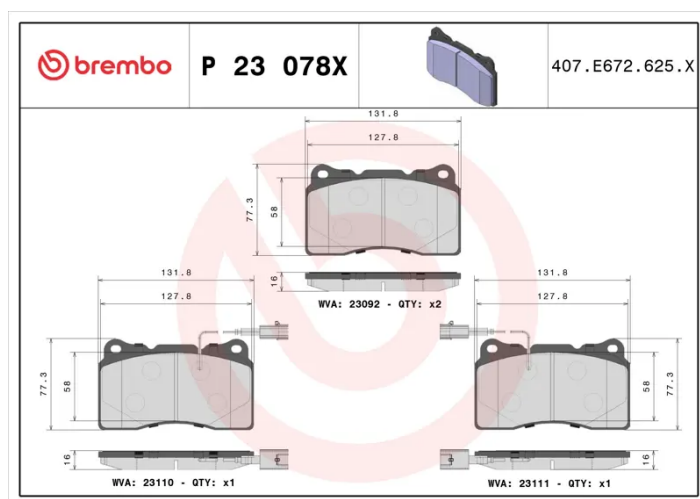

BRAKE PAD XTRA P 23 078X

The P 23 078X Xtra brake pad is synonymous with reliability

Brembo Xtra brake pads, developed to enhance the advantages of the Xtra and Max discs, are made using the special BRM X L01 compound which consists of more than 30 different components. Compared with the compound used for original-equivalent pads, the new solution assures a higher friction coefficient, which translates to more precise and stable braking, at both high and low temperatures. All this makes for greater driving comfort and improved pedal modularity, without compromising the product's mileage output.

- ✓ OE-equivalent
- ✓ Brembo quality
- ✓ ECE-R90 certificate
- ✓ Safety
- ✓ Performance
- ✓ Sports driving

Technical specifications

EAN code 8020584121450	Axle Front	Thickness 16 mm
Width 132 mm	Height 77 mm	Braking system Brembo
Wear indicator Electric	WVA number 23092,23110,23111	Accessories With anti-squeal shim