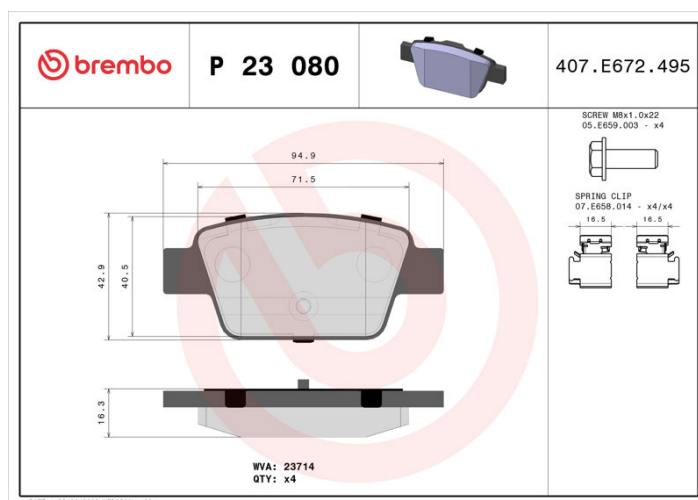

BRAKE PAD

P 23 080

The P 23 080 brake pad is synonymous with reliability

The Brembo brake pad guarantees ultimate safety when braking thanks to the use of more than 100 different compounds, designed according to the type of vehicle and use. Stopping distances reduced to a minimum, maximum driving comfort and silent operation are the most important features of Brembo materials. Brembo brake pads are supplied together with an extensive range of accessories and assembly kits for professional-standard installation.

- ✓ OE-equivalent
- ✓ Brembo quality
- ✓ ECE-R90 certificate
- ✓ Safety
- ✓ Performance
- ✓ Comfort

Technical specifications

EAN code 8020584051504	Axle Rear	Thickness 16 mm
Width 95 mm	Height 43 mm	Braking system Bosch
Wear indicator Without	WVA number 23714	Accessories With brake caliper bolts