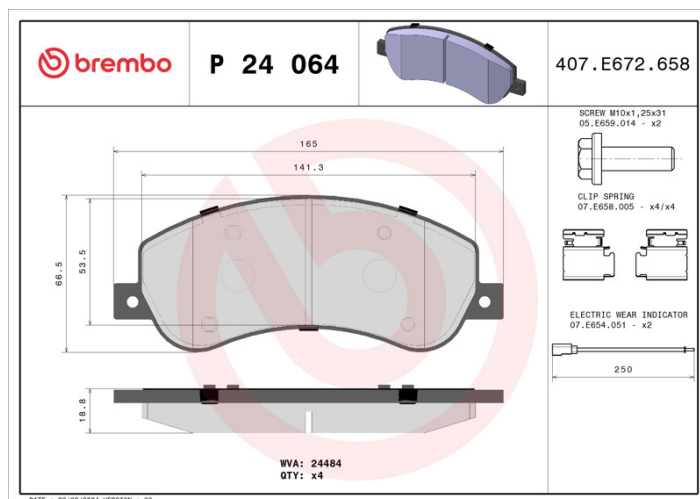

BRAKE PAD

P 24 064

The P 24 064 brake pad is synonymous with reliability

The Brembo brake pad guarantees ultimate safety when braking thanks to the use of more than 100 different compounds, designed according to the type of vehicle and use. Stopping distances reduced to a minimum, maximum driving comfort and silent operation are the most important features of Brembo materials. Brembo brake pads are supplied together with an extensive range of accessories and assembly kits for professional-standard installation.

- ✓ OE-equivalent
- ✓ Brembo quality
- ✓ ECE-R90 certificate
- ✓ Safety
- ✓ Performance
- ✓ Comfort
- ✓ With accessories

Technical specifications

EAN code 8020584059463	Axle Front	Thickness 19 mm
Width 165 mm	Height 67 mm	Braking system Bosch
Wear indicator Electric	WVA number 24484	Accessories With accessories With brake caliper bolts