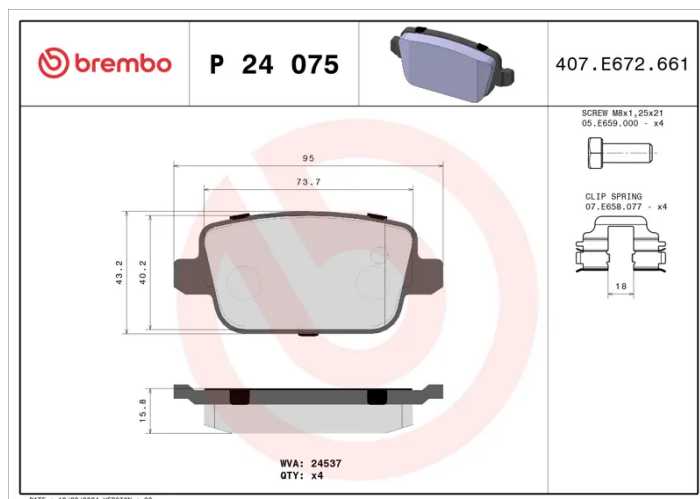

BRAKE PAD

P 24 075

The P 24 075 brake pad is synonymous with reliability

The Brembo brake pad guarantees ultimate safety when braking thanks to the use of more than 100 different compounds, designed according to the type of vehicle and use. Stopping distances reduced to a minimum, maximum driving comfort and silent operation are the most important features of Brembo materials. Brembo brake pads are supplied together with an extensive range of accessories and assembly kits for professional-standard installation.

- ✓ OE-equivalent
- ✓ Brembo quality
- ✓ ECE-R90 certificate
- ✓ Safety
- ✓ Performance
- ✓ Comfort
- ✓ With accessories

Technical specifications

EAN code 8020584060483	Axle Rear	Thickness 16 mm
Width 95 mm	Height 43 mm	Braking system TRW
Wear indicator Without	WVA number 24537	Accessories With accessories With anti-squeal shim With brake caliper bolts