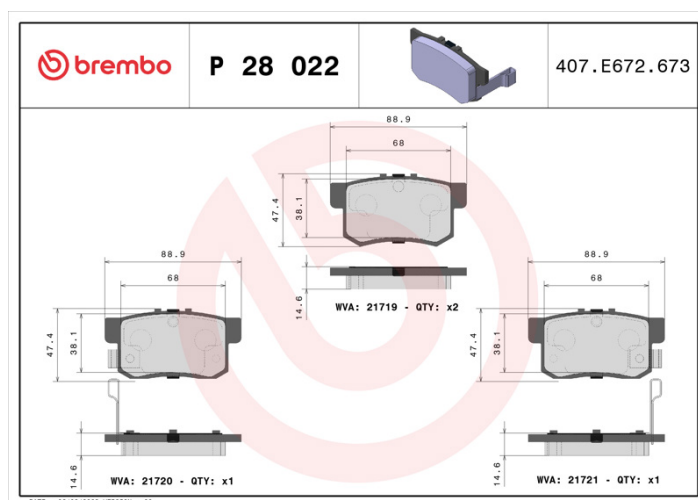

BRAKE PAD

P 28 022

The P 28 022 brake pad is synonymous with reliability

The Brembo brake pad guarantees ultimate safety when braking thanks to the use of more than 100 different compounds, designed according to the type of vehicle and use. Stopping distances reduced to a minimum, maximum driving comfort and silent operation are the most important features of Brembo materials. Brembo brake pads are supplied together with an extensive range of accessories and assembly kits for professional-standard installation.

- ✓ OE-equivalent
- ✓ Brembo quality
- ✓ ECE-R90 certificate
- ✓ Safety
- ✓ Performance
- ✓ Comfort

Technical specifications

EAN code	Axle	Thickness
8020584052563	Rear	15 mm
Width	Height	Braking system
89 mm	47 mm	Akebono
Wear indicator	WVA number	
Acoustic	23652,21721,21720,21719	