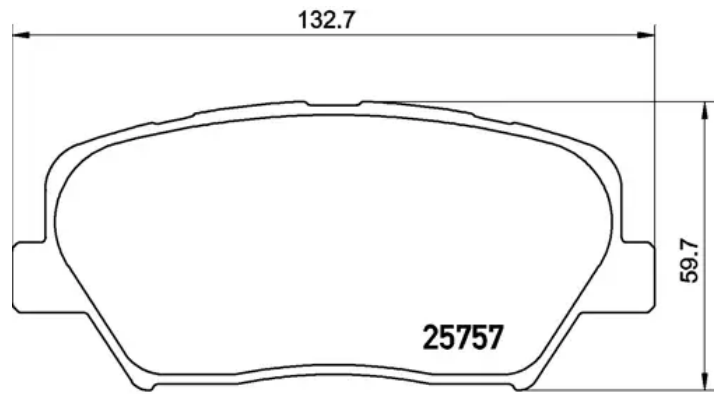

## Technical specifications

EAN code <b>8020584121634</b>	Axle <b>Front</b>	Thickness <b>18 mm</b>
Width <b>133 mm</b>	Height <b>60 mm</b>	Braking system <b>Mando</b>
Wear indicator <b>Acoustic</b>	WVA number <b>25757,25758,25759</b>	Accessories <b>With accessories</b> <b>With anti-squeal shim</b>