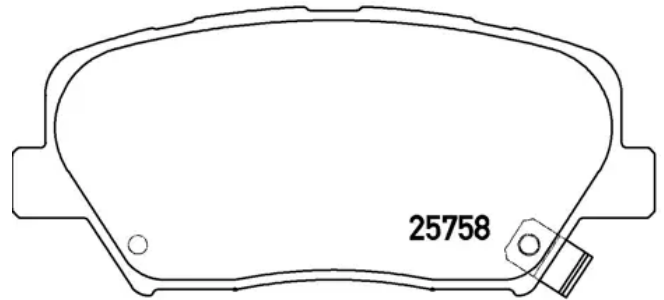

## P 30 070X

**The P 30 070X Xtra brake pad is synonymous with reliability**

Brembo Xtra brake pads, developed to enhance the advantages of the Xtra and Max discs, are made using the special BRM X L01 compound which consists of more than 30 different components. Compared with the compound used for original-equivalent pads, the new solution assures a higher friction coefficient, which translates to more precise and stable braking, at both high and low temperatures. All this makes for greater driving comfort and improved pedal modularity, without compromising the product's mileage output.

## Technical specifications

EAN code <b>8020584121634</b>	Axle <b>Front</b>	Thickness <b>18 mm</b>
Width <b>133 mm</b>	Height <b>60 mm</b>	Braking system <b>Mando</b>
Wear indicator <b>Acoustic</b>	WVA number <b>25757,25758,25759</b>	Accessories <b>With accessories</b> <b>With anti-squeal shim</b>