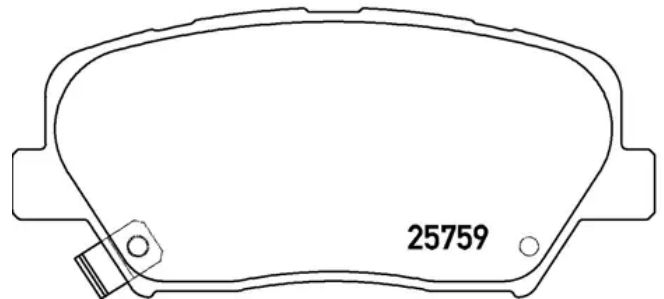

## P 30 070X

**The P 30 070X Xtra brake pad is synonymous with reliability**

Brembo Xtra brake pads, developed to enhance the advantages of the Xtra and Max discs, are made using the special BRM X L01 compound which consists of more than 30 different components. Compared with the compound used for original-equivalent pads, the new solution assures a higher friction coefficient, which translates to more precise and stable braking, at both high and low temperatures. All this makes for greater driving comfort and improved pedal modularity, without compromising the product's mileage output.

## Technical specifications

EAN code <b>8020584121634</b>	Axle <b>Front</b>	Thickness <b>18 mm</b>
Width <b>133 mm</b>	Height <b>60 mm</b>	Braking system <b>Mando</b>
Wear indicator <b>Acoustic</b>	WVA number <b>25757,25758,25759</b>	Accessories <b>With accessories</b> <b>With anti-squeal shim</b>