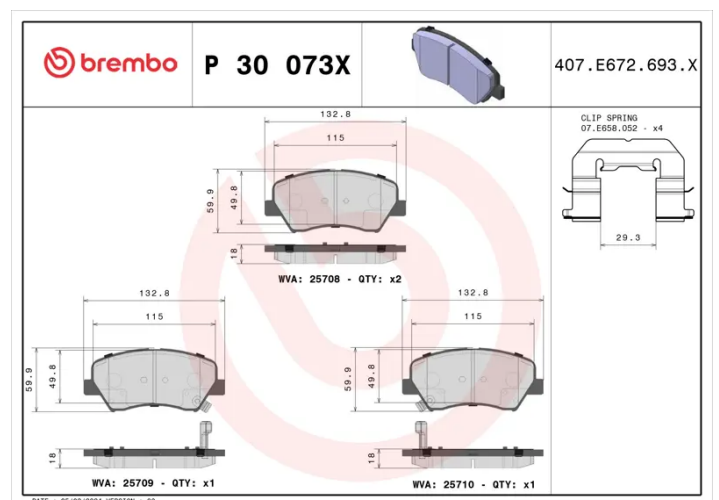

BRAKE PAD XTRA P 30 073X

The P 30 073X Xtra brake pad is synonymous with reliability

Brembo Xtra brake pads, developed to enhance the advantages of the Xtra and Max discs, are made using the special BRM X L01 compound which consists of more than 30 different components. Compared with the compound used for original-equivalent pads, the new solution assures a higher friction coefficient, which translates to more precise and stable braking, at both high and low temperatures. All this makes for greater driving comfort and improved pedal modularity, without compromising the product's mileage output.

- ✓ OE-equivalent
- ✓ Brembo quality
- ✓ ECE-R90 certificate
- ✓ Safety
- ✓ Performance
- ✓ Sports driving
- ✓ With accessories

Technical specifications

EAN code 8020584068885	Axle Front	Thickness 18 mm
Width 133 mm	Height 60 mm	Braking system Bosch
Wear indicator Acoustic	WVA number 25010,25708,25709	Accessories With accessories With anti-squeal shim