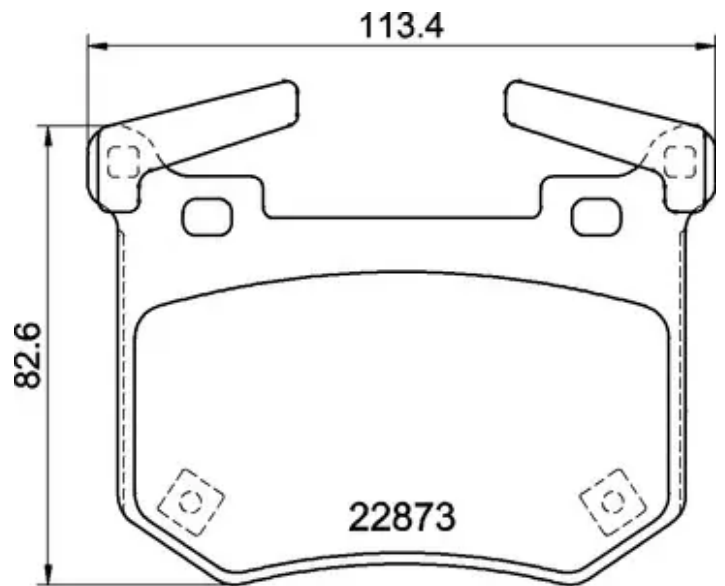

## Technical specifications

EAN code	Axle	Thickness
8020584119211	Rear	15 mm
Width	Height	Braking system
113 mm	91 mm	Brembo
Wear indicator	WVA number	Accessories
Acoustic	22873,22874,22875	With anti-squeal shim With counterweights