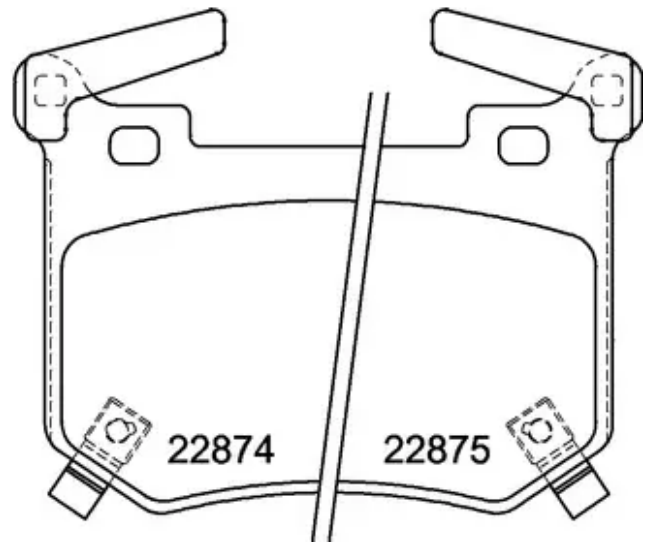

# BRAKE PAD

## P 30 124

**The P 30 124 brake pad is synonymous with reliability**

The Brembo brake pad guarantees ultimate safety when braking thanks to the use of more than 100 different compounds, designed according to the type of vehicle and use. Stopping distances reduced to a minimum, maximum driving comfort and silent operation are the most important features of Brembo materials. Brembo brake pads are supplied together with an extensive range of accessories and assembly kits for professional-standard installation.

## Technical specifications

EAN code	Axle	Thickness
8020584119211	Rear	15 mm
Width	Height	Braking system
113 mm	91 mm	Brembo
Wear indicator	WVA number	Accessories
Acoustic	22873,22874,22875	With anti-squeal shim With counterweights