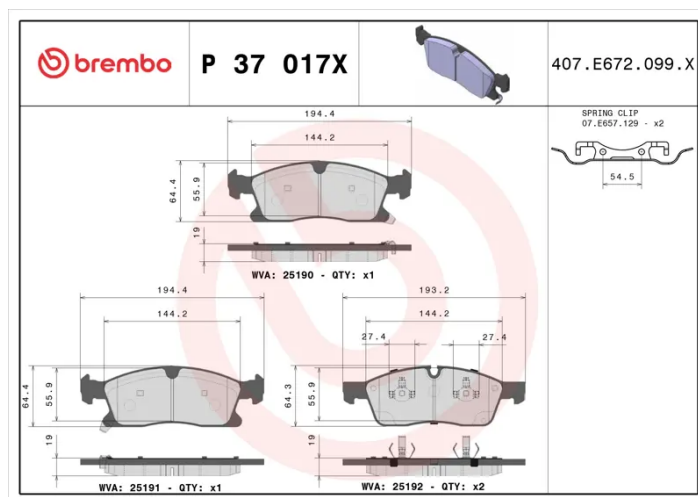

BRAKE PAD XTRA P 37 017X

The P 37 017X Xtra brake pad is synonymous with reliability

Brembo Xtra brake pads, developed to enhance the advantages of the Xtra and Max discs, are made using the special BRM X L01 compound which consists of more than 30 different components. Compared with the compound used for original-equivalent pads, the new solution assures a higher friction coefficient, which translates to more precise and stable braking, at both high and low temperatures. All this makes for greater driving comfort and improved pedal modularity, without compromising the product's mileage output.

- ✓ OE-equivalent
- ✓ Brembo quality
- ✓ ECE-R90 certificate
- ✓ Safety
- ✓ Performance
- ✓ Sports driving

Technical specifications

EAN code 8020584121665	Axle Front	Thickness 19 mm
Width 193 mm	Height 64 mm	Braking system Teves
Wear indicator Acoustic	WVA number 25192,25190,25191	Accessories With anti-squeal shim