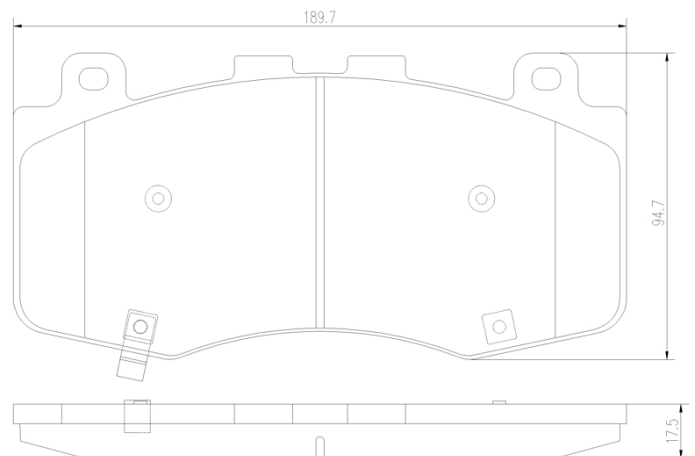

### Technical specifications

EAN code	Axle	Thickness
<b>8020584124222</b>	<b>Front</b>	<b>18 mm</b>
Width	Height	Braking system
<b>190 mm</b>	<b>95 mm</b>	<b>Brembo</b>
Wear indicator	Accessories	
<b>Acoustic</b>	<b>With anti-squeal shim</b>	