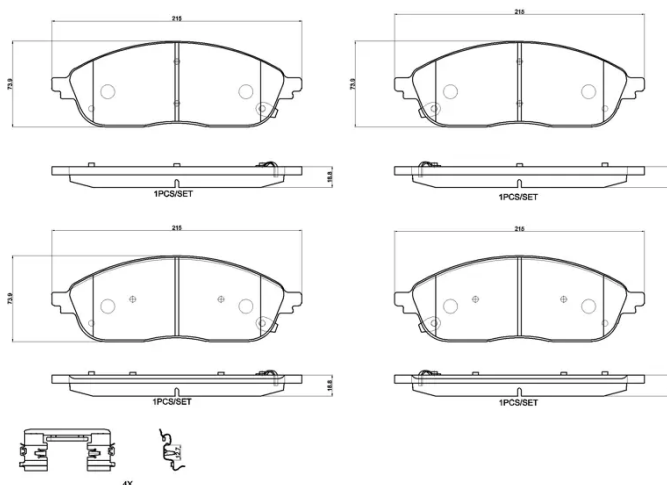

- ✓ OE-equivalent
- ✓ Brembo quality
- ✓ ECE-R90 certificate
- ✓ Safety
- ✓ Performance
- ✓ Comfort
- ✓ With accessories

Technical specifications

EAN code
8020584126233

Axle
Front

Thickness
19 mm

Width
215 mm

Height
74 mm

Wear indicator
Acoustic

WVA number
26742 26743

Accessories
With accessories
With anti-squeal shim
With piston clip

COMPATIBLE VEHICLES

COMPATIBLE OE PART NUMBERS

68531132AA JEEP

68531141AA JEEP