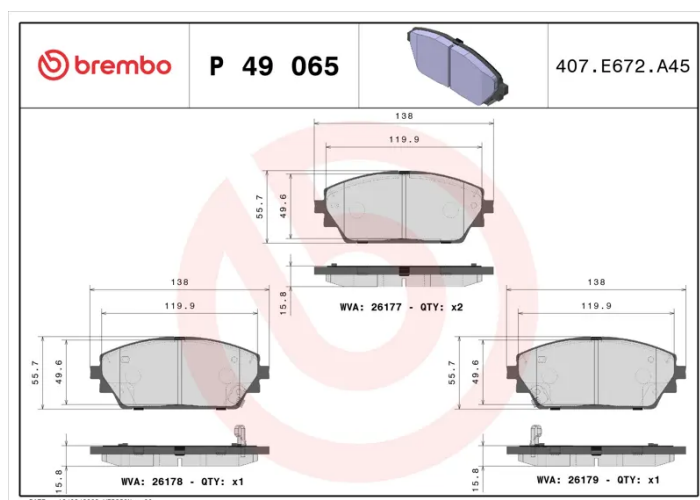

BRAKE PAD

P 49 065

The P 49 065 brake pad is synonymous with reliability

The Brembo brake pad guarantees ultimate safety when braking thanks to the use of more than 100 different compounds, designed according to the type of vehicle and use. Stopping distances reduced to a minimum, maximum driving comfort and silent operation are the most important features of Brembo materials. Brembo brake pads are supplied together with an extensive range of accessories and assembly kits for professional-standard installation.

- ✓ OE-equivalent
- ✓ Brembo quality
- ✓ ECE-R90 certificate
- ✓ Safety
- ✓ Performance
- ✓ Comfort

Technical specifications

EAN code	Axle	Thickness
8020584117965	Front	16 mm
Width	Height	
138 mm	56 mm	
Wear indicator	WVA number	Accessories
Acoustic	26177,26178,26179	With anti-squeal shim