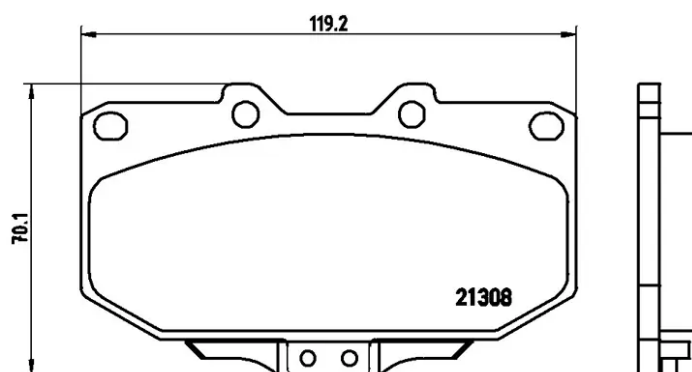

BRAKE PAD

P 56 025

The P 56 025 brake pad is synonymous with reliability

The Brembo brake pad guarantees ultimate safety when braking thanks to the use of more than 100 different compounds, designed according to the type of vehicle and use. Stopping distances reduced to a minimum, maximum driving comfort and silent operation are the most important features of Brembo materials. Brembo brake pads are supplied together with an extensive range of accessories and assembly kits for professional-standard installation.

- ✓ OE-equivalent
- ✓ Brembo quality
- ✓ ECE-R90 certificate
- ✓ Safety
- ✓ Performance
- ✓ Comfort

Technical specifications

EAN code 8020584055052	Axle Front	Thickness 15 mm
Width 119 mm	Height 62 mm	Braking system Sumitomo
Wear indicator Acoustic	WVA number 21307,21308	Accessories With anti-squeal shim