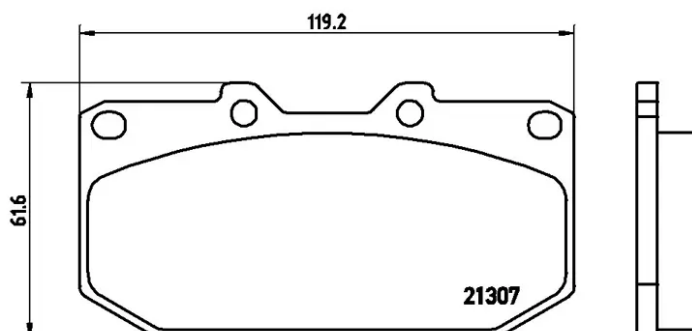

BRAKE PAD

P 56 025

The P 56 025 brake pad is synonymous with reliability

The Brembo brake pad guarantees ultimate safety when braking thanks to the use of more than 100 different compounds, designed according to the type of vehicle and use. Stopping distances reduced to a minimum, maximum driving comfort and silent operation are the most important features of Brembo materials. Brembo brake pads are supplied together with an extensive range of accessories and assembly kits for professional-standard installation.

- ✓ OE-equivalent
- ✓ Brembo quality
- ✓ ECE-R90 certificate
- ✓ Safety
- ✓ Performance
- ✓ Comfort

Technical specifications

EAN code 8020584055052	Axle Front	Thickness 15 mm
Width 119 mm	Height 62 mm	Braking system Sumitomo
Wear indicator Acoustic	WVA number 21307,21308	Accessories With anti-squeal shim