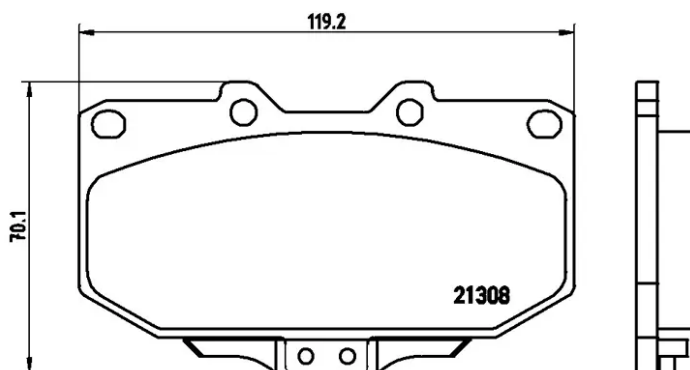

BRAKE PAD

P 56 025

The P 56 025 brake pad is synonymous with reliability

The Brembo brake pad guarantees ultimate safety when braking thanks to the use of more than 100 different compounds, designed according to the type of vehicle and use. Stopping distances reduced to a minimum, maximum driving comfort and silent operation are the most important features of Brembo materials. Brembo brake pads are supplied together with an extensive range of accessories and assembly kits for professional-standard installation.

- ✓ OE-equivalent
- ✓ Brembo quality
- ✓ ECE-R90 certificate
- ✓ Safety
- ✓ Performance
- ✓ Comfort

Technical specifications

EAN code	Axle	Thickness
8020584055052	Front	15 mm
Width	Height	Braking system
119 mm	62 mm	Sumitomo
Wear indicator	WVA number	Accessories
Acoustic	21308,21307	With anti-squeal shim