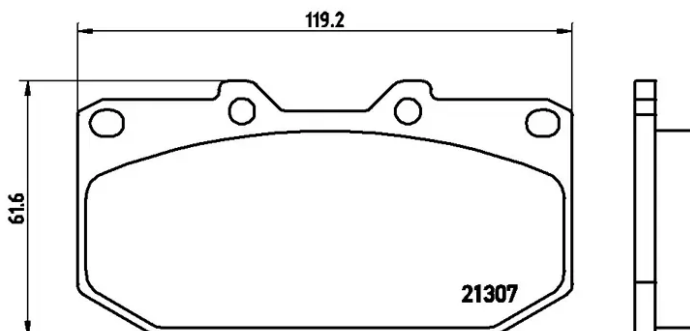

BRAKE PAD

P 56 025

The P 56 025 brake pad is synonymous with reliability

The Brembo brake pad guarantees ultimate safety when braking thanks to the use of more than 100 different compounds, designed according to the type of vehicle and use. Stopping distances reduced to a minimum, maximum driving comfort and silent operation are the most important features of Brembo materials. Brembo brake pads are supplied together with an extensive range of accessories and assembly kits for professional-standard installation.

- ✓ OE-equivalent
- ✓ Brembo quality
- ✓ ECE-R90 certificate
- ✓ Safety
- ✓ Performance
- ✓ Comfort

Technical specifications

EAN code	Axle	Thickness
8020584055052	Front	15 mm
Width	Height	Braking system
119 mm	62 mm	Sumitomo
Wear indicator	WVA number	Accessories
Acoustic	21308,21307	With anti-squeal shim