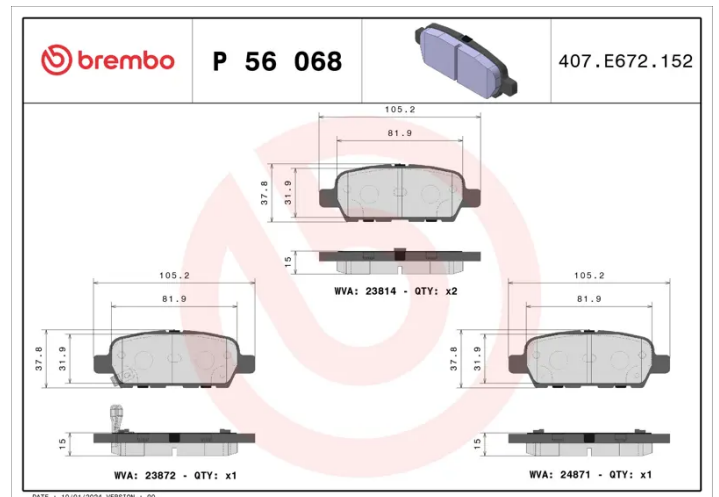

BRAKE PAD

P 56 068

The P 56 068 brake pad is synonymous with reliability

The Brembo brake pad guarantees ultimate safety when braking thanks to the use of more than 100 different compounds, designed according to the type of vehicle and use. Stopping distances reduced to a minimum, maximum driving comfort and silent operation are the most important features of Brembo materials. Brembo brake pads are supplied together with an extensive range of accessories and assembly kits for professional-standard installation.

- ✓ OE-equivalent
- ✓ Brembo quality
- ✓ ECE-R90 certificate
- ✓ Safety
- ✓ Performance
- ✓ Comfort

Technical specifications

EAN code 8020584090695	Axle Rear	Thickness 14 mm
Width 105 mm	Height 39 mm	Braking system Akebono
Wear indicator Acoustic	WVA number 24871,24872	Accessories With anti-squeal shim