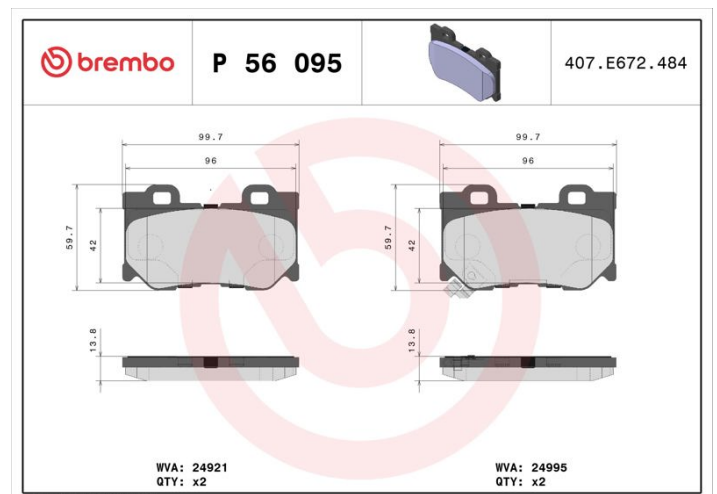

BRAKE PAD

P 56 095

The P 56 095 brake pad is synonymous with reliability

The Brembo brake pad guarantees ultimate safety when braking thanks to the use of more than 100 different compounds, designed according to the type of vehicle and use. Stopping distances reduced to a minimum, maximum driving comfort and silent operation are the most important features of Brembo materials. Brembo brake pads are supplied together with an extensive range of accessories and assembly kits for professional-standard installation.

- ✓ OE-equivalent
- ✓ Brembo quality
- ✓ ECE-R90 certificate
- ✓ Safety
- ✓ Performance
- ✓ Comfort

Technical specifications

EAN code 8020584108857	Axle Rear	Thickness 14 mm
Width 100 mm	Height 59 mm	Braking system Akebono
Wear indicator Acoustic	WVA number 24995,24921	