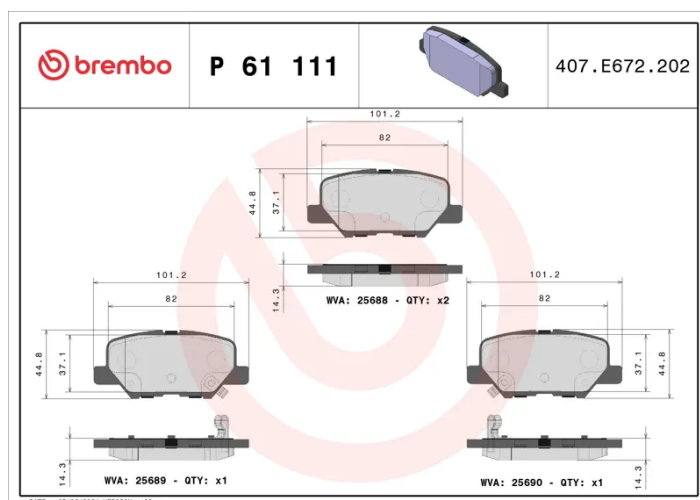

BRAKE PAD

P 61 111

The P 61 111 brake pad is synonymous with reliability

The Brembo brake pad guarantees ultimate safety when braking thanks to the use of more than 100 different compounds, designed according to the type of vehicle and use. Stopping distances reduced to a minimum, maximum driving comfort and silent operation are the most important features of Brembo materials. Brembo brake pads are supplied together with an extensive range of accessories and assembly kits for professional-standard installation.

- ✓ OE-equivalent
- ✓ Brembo quality
- ✓ ECE-R90 certificate
- ✓ Safety
- ✓ Performance
- ✓ Comfort

Technical specifications

| | | |
|-----------------------------------|--|---|
| EAN code 8020584108765 | Axle Rear | Thickness 14 mm |
| Width 101 mm | Height 44 mm | Braking system Akebono |
| Wear indicator Acoustic | WVA number 25688,25689,25690 | Accessories With anti-squeal shim |