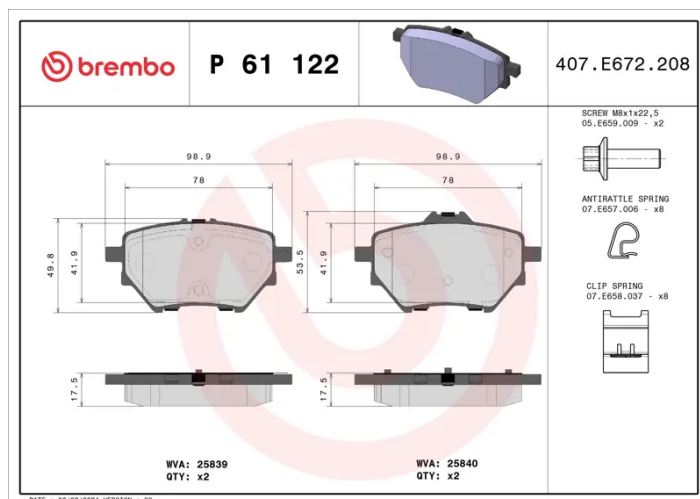

### Technical specifications

EAN code <b>8020584111659</b>	Axle <b>Rear</b>	Thickness <b>18 mm</b>
Width <b>99 mm</b>	Height <b>50 mm</b>	Braking system <b>Bosch</b>
Wear indicator <b>Without</b>	WVA number <b>25840,25839</b>	Accessories <b>With anti-squeal shim</b> <b>With brake caliper bolts</b> <b>With accessories</b>