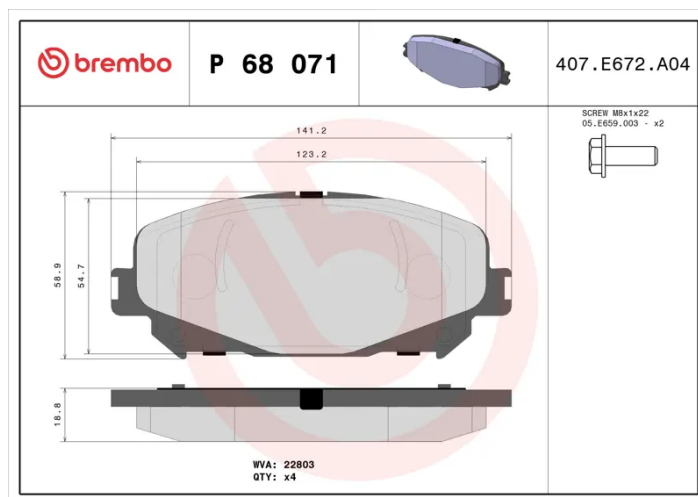

BRAKE PAD

P 68 071

The P 68 071 brake pad is synonymous with reliability

The Brembo brake pad guarantees ultimate safety when braking thanks to the use of more than 100 different compounds, designed according to the type of vehicle and use. Stopping distances reduced to a minimum, maximum driving comfort and silent operation are the most important features of Brembo materials. Brembo brake pads are supplied together with an extensive range of accessories and assembly kits for professional-standard installation.

- ✓ OE-equivalent
- ✓ Brembo quality
- ✓ ECE-R90 certificate
- ✓ Safety
- ✓ Performance
- ✓ Comfort
- ✓ With accessories

Technical specifications

EAN code 8020584115329	Axle Front	Thickness 19 mm
Width 142 mm	Height 59 mm	Braking system Akebono
Wear indicator Without	WVA number 22803,22890	Accessories With anti-squeal shim With accessories With brake caliper bolts