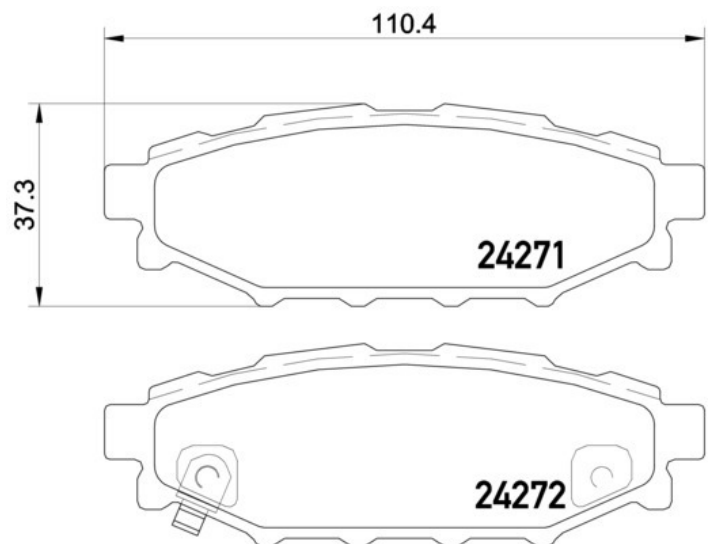

BRAKE PAD

P 78 020

The P 78 020 brake pad is synonymous with reliability

The Brembo brake pad guarantees ultimate safety when braking thanks to the use of more than 100 different compounds, designed according to the type of vehicle and use. Stopping distances reduced to a minimum, maximum driving comfort and silent operation are the most important features of Brembo materials. Brembo brake pads are supplied together with an extensive range of accessories and assembly kits for professional-standard installation.

- ✓ OE-equivalent
- ✓ Brembo quality
- ✓ ECE-R90 certificate
- ✓ Safety
- ✓ Performance
- ✓ Comfort

Technical specifications

| | | |
|----------------------|--------------------|----------------|
| EAN code | Axle | Thickness |
| 8020584103746 | Rear | 15 mm |
| Width | Height | Braking system |
| 110 mm | 37 mm | Akebono |
| Wear indicator | WVA number | |
| Acoustic | 24271,24272 | |