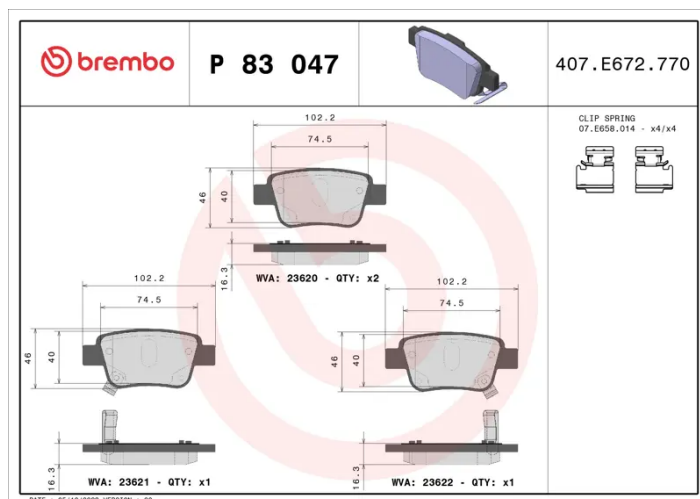

BRAKE PAD

P 83 047

The P 83 047 brake pad is synonymous with reliability

The Brembo brake pad guarantees ultimate safety when braking thanks to the use of more than 100 different compounds, designed according to the type of vehicle and use. Stopping distances reduced to a minimum, maximum driving comfort and silent operation are the most important features of Brembo materials. Brembo brake pads are supplied together with an extensive range of accessories and assembly kits for professional-standard installation.

- ✓ OE-equivalent
- ✓ Brembo quality
- ✓ ECE-R90 certificate
- ✓ Safety
- ✓ Performance
- ✓ Comfort
- ✓ With accessories

Technical specifications

EAN code 8020584057827	Axle Rear	Thickness 17 mm
Width 102 mm	Height 47 mm	Braking system Bosch
Wear indicator Acoustic	WVA number 23620,23621,23622	Accessories With accessories With anti-squeal shim With piston clip