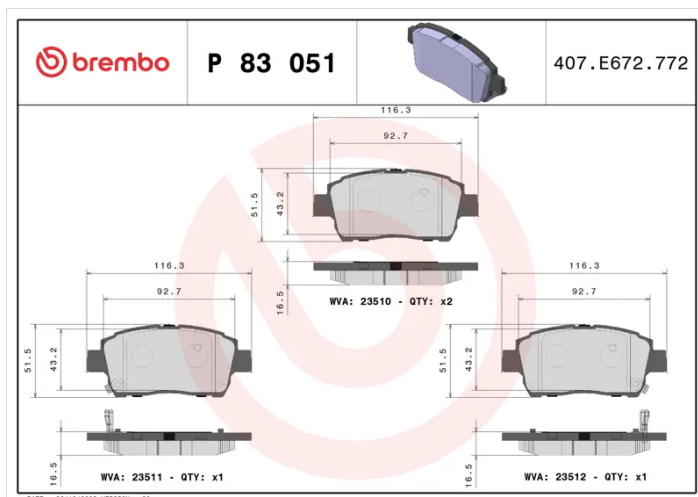

BRAKE PAD

P 83 051

The P 83 051 brake pad is synonymous with reliability

The Brembo brake pad guarantees ultimate safety when braking thanks to the use of more than 100 different compounds, designed according to the type of vehicle and use. Stopping distances reduced to a minimum, maximum driving comfort and silent operation are the most important features of Brembo materials. Brembo brake pads are supplied together with an extensive range of accessories and assembly kits for professional-standard installation.

- ✓ OE-equivalent
- ✓ Brembo quality
- ✓ ECE-R90 certificate
- ✓ Safety
- ✓ Performance
- ✓ Comfort

Technical specifications

EAN code 8020584057865	Axle Front	Thickness 16 mm
Width 116 mm	Height 51 mm	Braking system Akebono
Wear indicator Acoustic	WVA number 23510,23511,23512	Accessories With anti-squeal shim