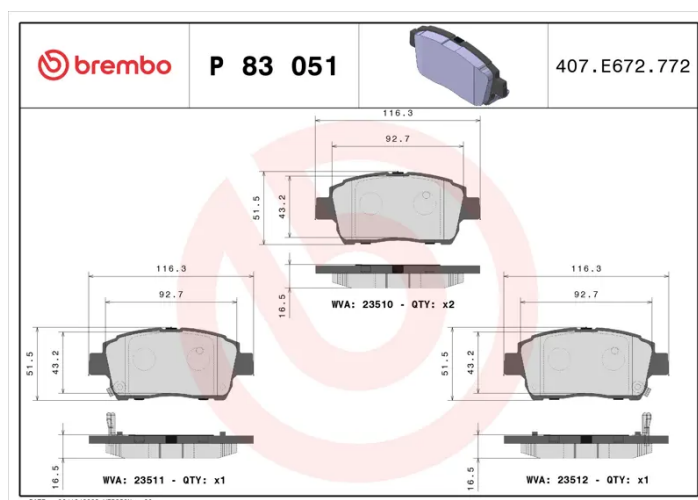

BRAKE PAD

P 83 051

The P 83 051 brake pad is synonymous with reliability

The Brembo brake pad guarantees ultimate safety when braking thanks to the use of more than 100 different compounds, designed according to the type of vehicle and use. Stopping distances reduced to a minimum, maximum driving comfort and silent operation are the most important features of Brembo materials. Brembo brake pads are supplied together with an extensive range of accessories and assembly kits for professional-standard installation.

- ✓ OE-equivalent
- ✓ Brembo quality
- ✓ ECE-R90 certificate
- ✓ Safety
- ✓ Performance
- ✓ Comfort

Technical specifications

EAN code 8020584057865	Axle Front	Thickness 16 mm
Width 116 mm	Height 51 mm	Braking system Akebono
Wear indicator Acoustic	WVA number 23510,23511,23512	Accessories With anti-squeal shim