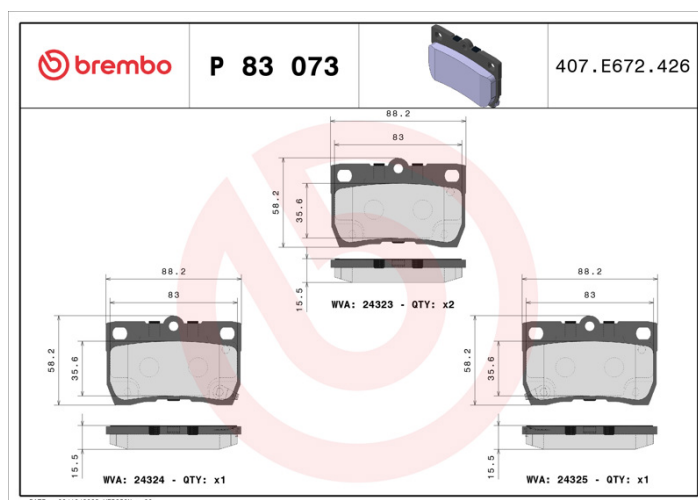

BRAKE PAD

P 83 073

The P 83 073 brake pad is synonymous with reliability

The Brembo brake pad guarantees ultimate safety when braking thanks to the use of more than 100 different compounds, designed according to the type of vehicle and use. Stopping distances reduced to a minimum, maximum driving comfort and silent operation are the most important features of Brembo materials. Brembo brake pads are supplied together with an extensive range of accessories and assembly kits for professional-standard installation.

- ✓ OE-equivalent
- ✓ Brembo quality
- ✓ ECE-R90 certificate
- ✓ Safety
- ✓ Performance
- ✓ Comfort

Technical specifications

EAN code 8020584062111	Axle Rear	Thickness 16 mm
Width 88 mm	Height 58 mm	Braking system NBK
Wear indicator Acoustic	WVA number 24323,24325,24324	