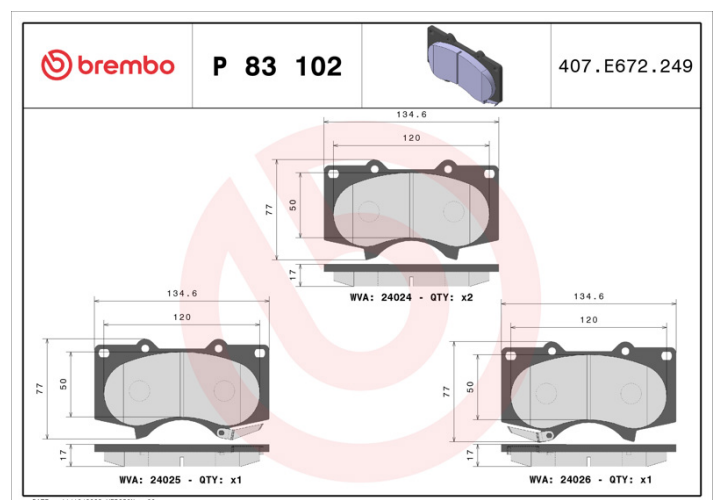

BRAKE PAD

P 83 102

The P 83 102 brake pad is synonymous with reliability

The Brembo brake pad guarantees ultimate safety when braking thanks to the use of more than 100 different compounds, designed according to the type of vehicle and use. Stopping distances reduced to a minimum, maximum driving comfort and silent operation are the most important features of Brembo materials. Brembo brake pads are supplied together with an extensive range of accessories and assembly kits for professional-standard installation.

- ✓ OE-equivalent
- ✓ Brembo quality
- ✓ ECE-R90 certificate
- ✓ Safety
- ✓ Performance
- ✓ Comfort

Technical specifications

EAN code	Axle	Thickness
8020584062401	Front	17 mm
Width	Height	Braking system
135 mm	77 mm	Sumitomo
Wear indicator	WVA number	
Acoustic	24026,24024,24025	