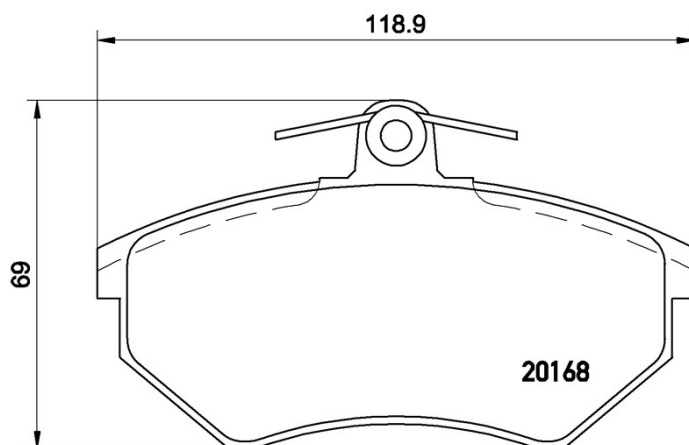

BRAKE PAD

P 85 011

The P 85 011 brake pad is synonymous with reliability

The Brembo brake pad guarantees ultimate safety when braking thanks to the use of more than 100 different compounds, designed according to the type of vehicle and use. Stopping distances reduced to a minimum, maximum driving comfort and silent operation are the most important features of Brembo materials. Brembo brake pads are supplied together with an extensive range of accessories and assembly kits for professional-standard installation.

- ✓ OE-equivalent
- ✓ Brembo quality
- ✓ ECE-R90 certificate
- ✓ Safety
- ✓ Performance
- ✓ Comfort

Technical specifications

EAN code	Axle	Thickness
8020584058145	Front	20 mm
Width	Height	Braking system
119 mm	69 mm	Lucas
Wear indicator	WVA number	Accessories
Without	20168	With brake caliper bolts