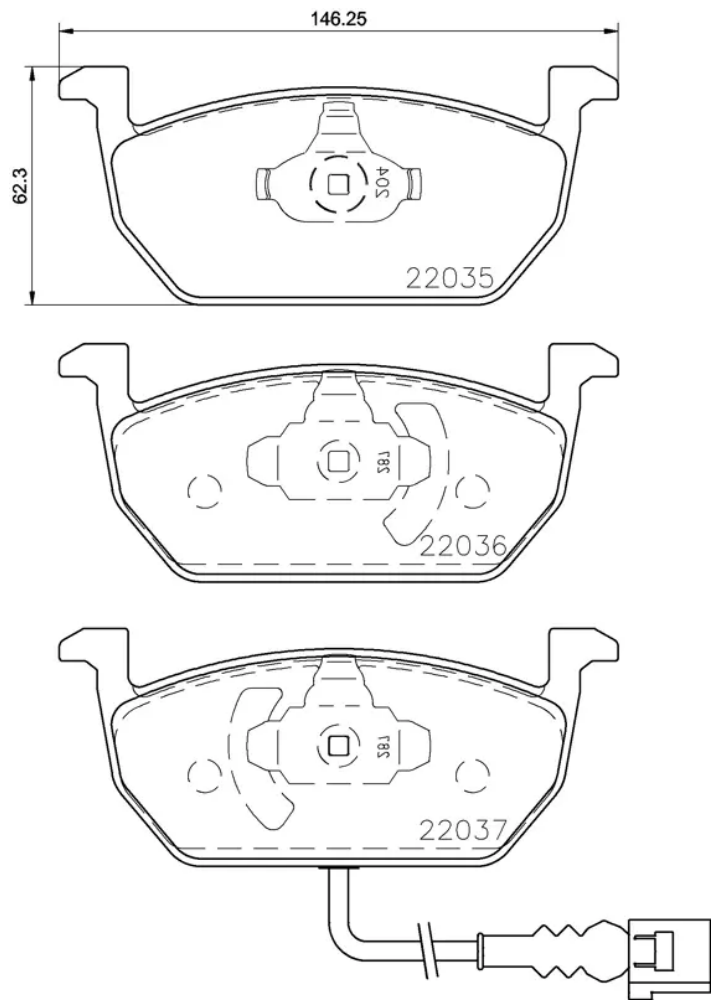

## Technical specifications

EAN code  
**8020584112502**

Axle  
**Front**

Thickness  
**17 mm**

Width  
**146 mm**

Height  
**62 mm**

Braking system  
**Teves**

Wear indicator  
**Electric**

WVA number  
**22035,22036,22037**

Accessories  
**With piston clip  
With anti-squeal shim  
With accessories**