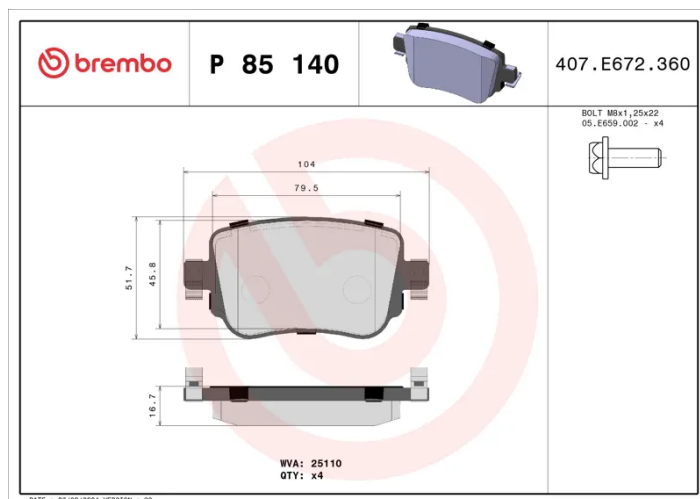

BRAKE PAD

P 85 140

The P 85 140 brake pad is synonymous with reliability

The Brembo brake pad guarantees ultimate safety when braking thanks to the use of more than 100 different compounds, designed according to the type of vehicle and use. Stopping distances reduced to a minimum, maximum driving comfort and silent operation are the most important features of Brembo materials. Brembo brake pads are supplied together with an extensive range of accessories and assembly kits for professional-standard installation.

- ✓ OE-equivalent
- ✓ Brembo quality
- ✓ ECE-R90 certificate
- ✓ Safety
- ✓ Performance
- ✓ Comfort
- ✓ With accessories

Technical specifications

EAN code 8020584112687	Axle Rear	Thickness 18 mm
Width 104 mm	Height 52 mm	Braking system TRW
Wear indicator Without	WVA number 25110	Accessories With accessories With anti-squeal shim With brake caliper bolts