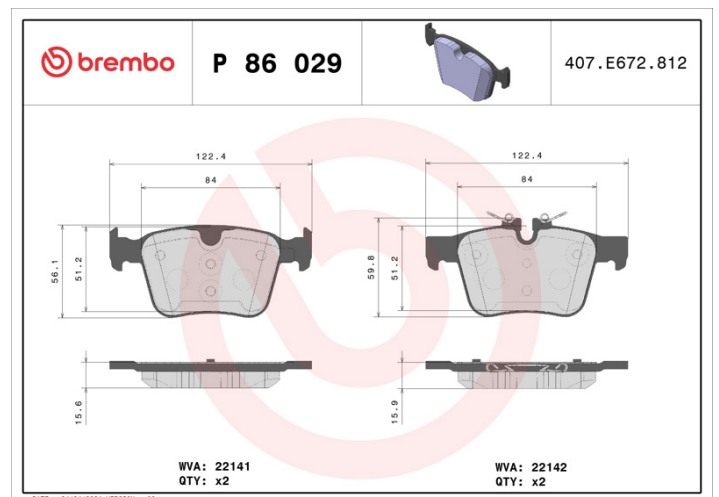

## P 86 029

The P 86 029 brake pad is synonymous with reliability

The Brembo brake pad guarantees ultimate safety when braking thanks to the use of more than 100 different compounds, designed according to the type of vehicle and use. Stopping distances reduced to a minimum, maximum driving comfort and silent operation are the most important features of Brembo materials. Brembo brake pads are supplied together with an extensive range of accessories and assembly kits for professional-standard installation.

### Technical specifications

EAN code <b>8020584087282</b>	Axle <b>Rear</b>	Thickness <b>16 mm</b>
Width <b>122 mm</b>	Height <b>56 mm</b>	Braking system <b>Teves</b>
Wear indicator <b>Prepared for wear indicator</b>	WVA number <b>22141,22142</b>	