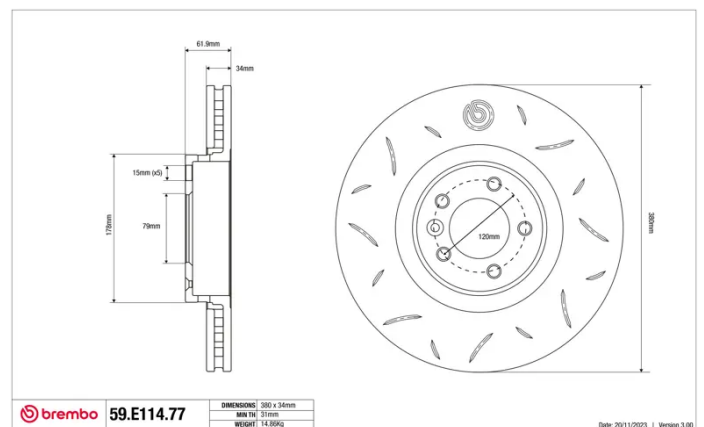

### Technical specifications

Diameter	Thickness (TH)	Height (A)
<b>380 mm</b>	<b>34 mm</b>	<b>62 mm</b>
Number of holes (C)	Brake disc type	Centering
<b>5</b>	<b>Solid</b>	<b>79 mm</b>
Min. thickness	Axle	
<b>31 mm</b>	<b>Front</b>	
Units per box	EAN code	
<b>1</b>	<b>8020584605509</b>	