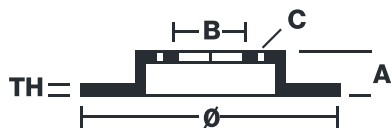

# 168B407D6

The 168B407D6 brake disc is synonymous with reliability

- ✓ OE-equivalent
- ✓ Brembo quality
- ✓ Safety
- ✓ Performance
- ✓ Durability
- ✓ Sports driving

## Technical specifications

Diameter $\emptyset$	Thickness (TH)	Number of holes
<b>305 mm</b>	<b>5 mm</b>	<b>5</b>
Hole diameter	Centering (B)	Brake disc type
<b>14 mm</b>	<b>181 mm</b>	<b>Fixed</b>
Surface width	Holes fixing (C)	
	<b>14 mm</b>	
Units per box		
<b>1</b>		