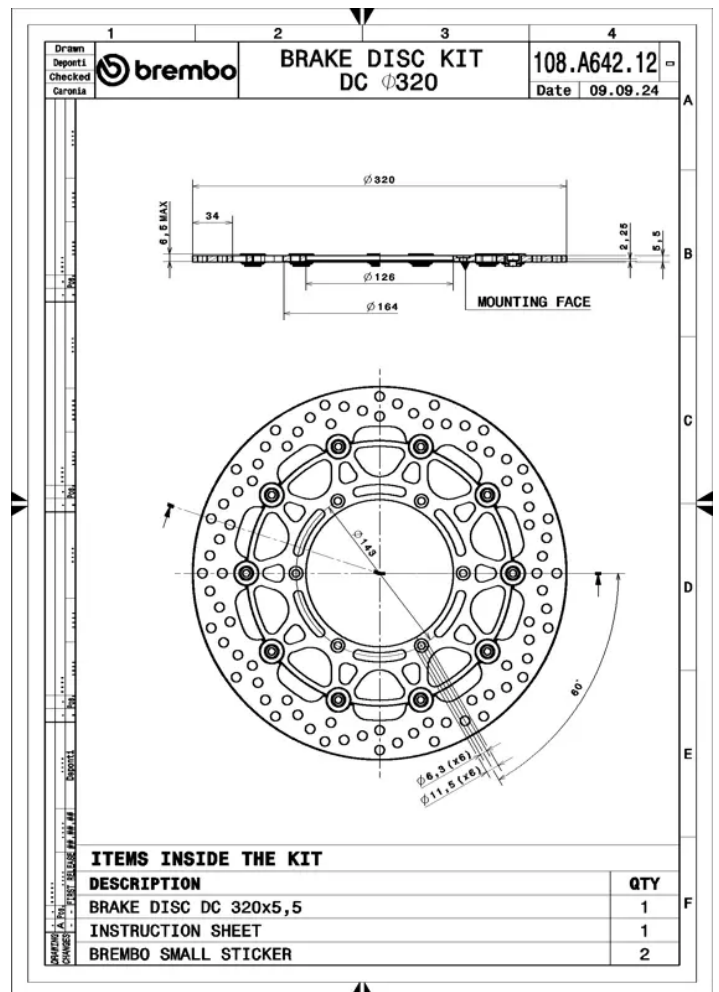

108A64212

The 108A64212 brake disc is synonymous with reliability

- ✓ OE-equivalent
- ✓ Brembo quality
- ✓ TUV approved
- ✓ Safety
- ✓ Performance
- ✓ Exclusive style
- ✓ Racing inspired
- ✓ Sports driving

Technical specifications

| | | |
|---|---------------------------------|------------------------------------|
| Diameter \varnothing 320 mm | Thickness (TH) 5,5 mm | Number of holes 6 |
| Hole diameter 6,3 mm | Centering (B) 126 mm | Brake disc type Floating |
| Off set (A) 2,25 mm | Surface width 34 | Holes fixing (C) 143 mm |
| Units per box 1 | | |