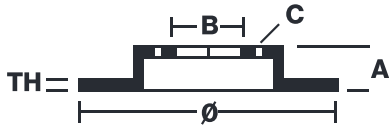

108A64212

The 108A64212 brake disc is synonymous with reliability

- ✓ OE-equivalent
- ✓ Brembo quality
- ✓ TUV approved
- ✓ Safety
- ✓ Performance
- ✓ Exclusive style
- ✓ Racing inspired
- ✓ Sports driving

Technical specifications

| | | |
|---|---------------------------------|------------------------------------|
| Diameter \varnothing 320 mm | Thickness (TH) 5,5 mm | Number of holes 6 |
| Hole diameter 6,3 mm | Centering (B) 126 mm | Brake disc type Floating |
| Off set (A) 2,25 mm | Surface width 34 | Holes fixing (C) 143 mm |
| Units per box 1 | | |